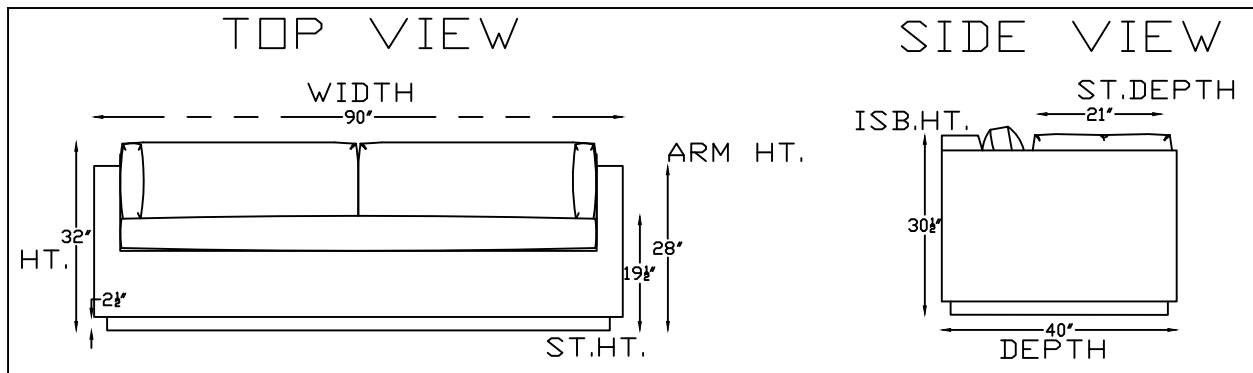

1770 COLTON

177020
TWO ARM SOFA

177010
ONE ARM SOFA

177018
ONE ARM SOFA
W/ RETURN

This schematic is current as of November, 2018

Lazar reserves the right to change dimensions and/or products offered.

A more recent schematic may be available for this series at www.lazarind.com

NOTE: L or R is determined by facing the piece.